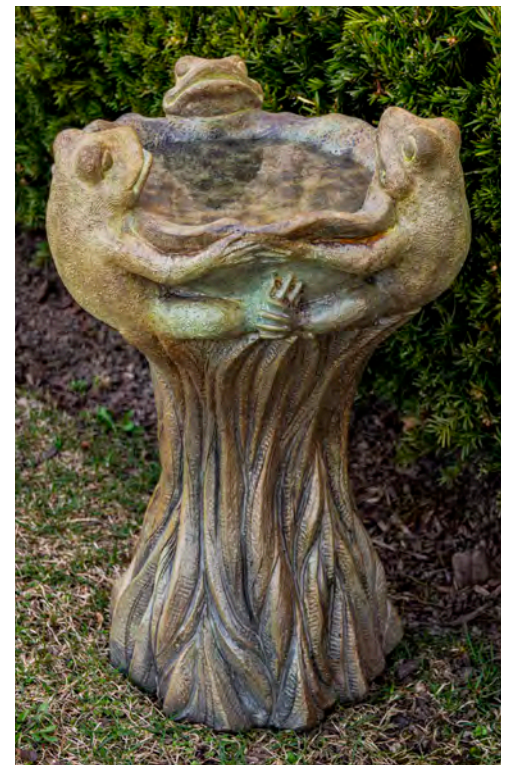

# New Introductions

**2451**

**Leaf Birdbath, 2 pc.**

27 in. H, 25 in W, 16 in. F-B

- Shown in Relic Hi-Tone (RH)

No. 2451T Leaf Birdbath Top - 9 in. H, 25 in W, 15 in. F-B

No. 2451P Tall Leaf Birdbath Pedestal - 20 in. H, 16 in. W, 12 in. F-B