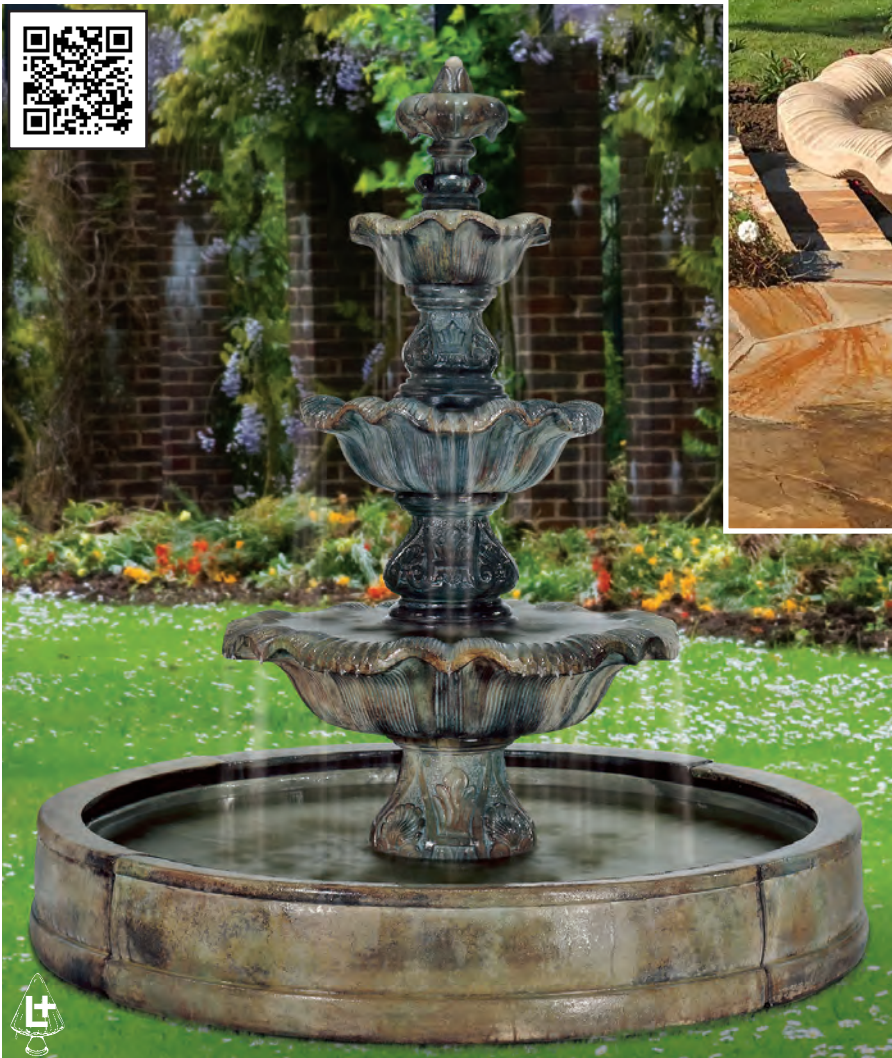

Tiered Fountains

**5705F9
Four-Tier Renaissance
Fountain, 9 pc.**
99 in. H, 54 in. Diam.

- Shown in Golden Moss (GM)

- No. 5705 Finial - 11 in. H, 8.5 in. Diam.
- No. 6705 Small Renaissance Bowl - 6.5 in. H, 15.5 in. Diam.
- No. 7705 Small Renaissance Pedestal - 10 in. H, 8.5 in. Diam.
- No. 6706 Medium Renaissance Bowl - 6.5 in. H, 23 in. Diam.
- No. 6706AD Access Door - 3 in. H, 5 in. W, 2.5 in. F-B
- No. 7707 Medium Renaissance Pedestal - 13 in. H, 10 in. Diam.
- No. 6708 Large Renaissance Bowl - 8 in. H, 35.5 in. Diam.
- No. 6708AD Access Door - 5.5 in. H, 4.5 in. W, 2.5 in. F-B
- No. 7708SC Large Renaissance Pedestal - 22.5 in. H, 12.5 in. Diam.
- No. 7708ADSC Access Door - 7 in. H, 5 in. W, 3 in. F-B
- No. 6709SC Extra Large Renaissance Bowl - 13.5 in. H, 54 in. Diam.
- No. 7709 Extra Large Renaissance Pedestal - 19 in. H, 18 in. Diam.
- No. 7709AD Access Door - 5 in. H, 6 in. W, 3.5 in. F-B

**5705F12
Three-Tier Renaissance
Fountain in Valencia Pool, 12 pc.**
70 in. H, 64 in. Diam.

- Shown in Relic Nebbia (RN)

- No. 5705 Finial - 11 in. H, 8.5 in. Diam.
- No. 6705 Small Renaissance Bowl - 6.5 in. H, 15.5 in. Diam.
- No. 7705 Small Renaissance Pedestal - 10 in. H, 8.5 in. Diam.
- No. 6706 Medium Renaissance Bowl - 6.5 in. H, 23 in. Diam.
- No. 6706AD Access Door - 3 in. H, 5 in. W, 2.5 in. F-B
- No. 7707 Medium Renaissance Pedestal - 13 in. H, 10 in. Diam.
- No. 6708 Large Renaissance Bowl - 8 in. H, 35.5 in. Diam.
- No. 6708AD Access Door - 5.5 in. H, 4.5 in. W, 2.5 in. F-B
- No. 7709 Extra Large Renaissance Pedestal - 19 in. H, 18 in. Diam.
- No. 6504 Valencia Pool (5' Diam. Fiberglass) - 8 in. H, 60 in. Diam.
- No. 9024 Valencia Pool Surround Section
  (Order 4 for Set) - 10 in. H, 44 in. W, 3.5 in. F-B