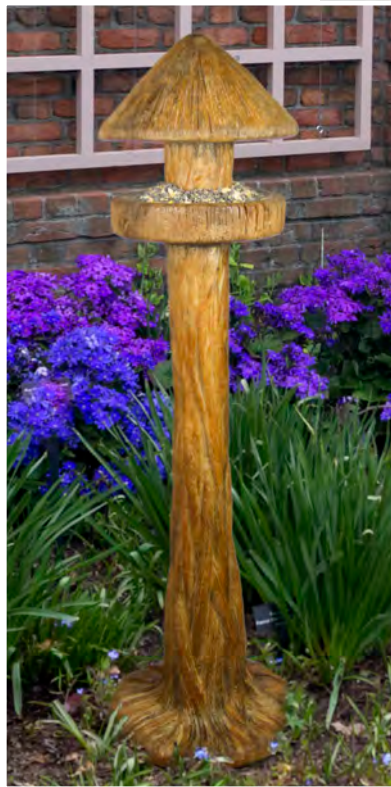

Outdoor Gatherings

2124
Tall Bird Feeder, 1 pc.

49.5 in. H, 16.5 in. W, 9.5 in. F-B

- Shown in Relic Lava (RL)

Shown in Relic Hi-Tone (RH)

No. 2976 Banyan Hi-Top Table, 2 PC. - 43 in. H, 36 in. Diam.

No. 2976T Banyan Hi-Top Table Top - 3 in. H, 36 in. Diam.

No. 2976P Banyan Hi-Top Table Pedestal - 40 in. H, 19 in. Diam.

No. 2977 Banyan Stool (order 4 for set) - 29 in. H, 16 in. Diam.