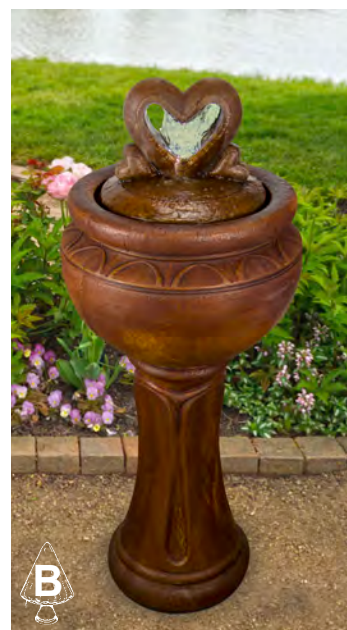

5330F2D
Tall Heart of Hearts Patio Bubbler Fountain, 2 pc.
40.75 in. H, 16.5 in. Diam.

Patio Bubbler Fountains