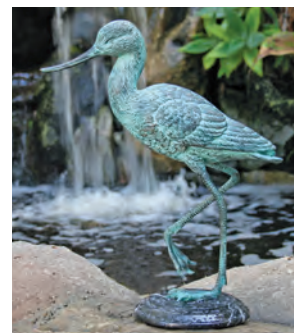

A222FVL  
Crane Pair Large  
43 in. H & 36 in. H

A222FVS  
Crane Pair Small  
24 in. H & 20 in. H

A222FVM  
Crane Pair Medium  
32 in. H & 25 in. H

A222FVXLP  
Crane Pair Extra Large  
Plus  
68 in. H & 56 in. H