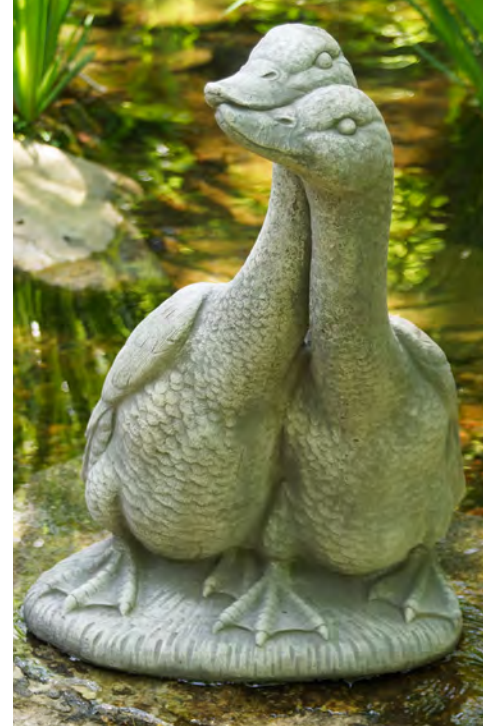

**2832
Goose & Gander**
17 in. H, 17 in. Diam.
- Shown in Trevia Greystone (TR)