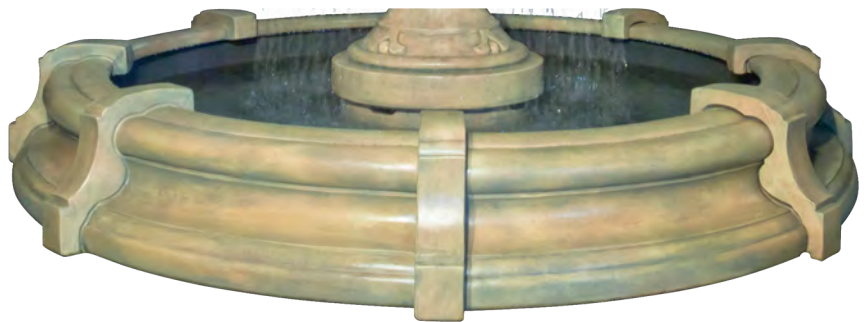

Also available with spray
ring as 5750F11R

5750F11OR
Rebecca Fountain
in Toscana Pool with
Spray Ring
(Original Surround), 11 pc.
68 in. H, 103 in. Diam.

- Shown in Pompeii Ash (PM)

No. 6719 Toscana Pool (7' Diam. Fiberglass) - 10.5 in. H, 84 in. Diam.
No. 9019 Toscana Pool Wall Section (original)
[Order 8 for Set] - 12 in. H, 34 in. W, 14 in. F-B