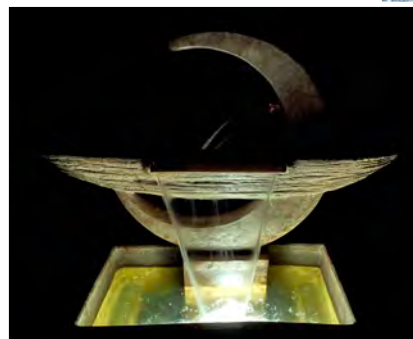

Wall Fountains

4441F1
Rainforest Wall Fountain, 1 pc.
48 in. H, 36.5 in. W,
25.5 in. F-B

- Shown in Relic Lava (RL)

- Plants/Containers are not included -

Brilliant Underwater LED light kit included for shimmering night-time effect.

4021F2
Moon Dance Fountain, 2 pc.

38 in., 38.5 in. W, 17 in. F-B
- Shown in Relic Lava (RL)

- No. 4021A Moon Dance Top -
  36 in. H, 38.5 in. W., 8.5 in. F-B
- No. 4021B Moon Dance Basin -
  13 in. H, 28 in. W., 17 in. F-B