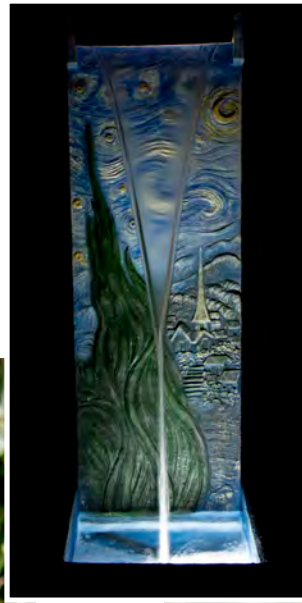

Wall Fountains

- Shown in Hi-Tone (HT)

*Brilliant Underwater LED light kit included
for shimmering night-time effect.*

- Shown in Relic Lava (RL)