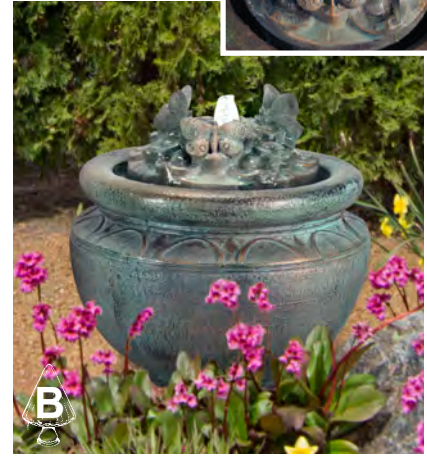

**5341F2C**  
**Cherub Patio Bubbler Fountain, 2 pc.**  
 17.5 in. H, 16.5 in. Diam.  
 - Shown in Bronze Patina (BP)  
 No. 5341A Cherub Top - 6 in. H, 11 in. W, 11 in. F-B  
 No. 6711 Roman Vase - 13 in. H, 16.5 in. Diam.

# Patio Bubbler Fountains

**5325F2C**  
**Frogs Patio Bubbler Fountain, 2 pc.**

18 in. H, 16.5 in. Diam.

- Shown in Relic Nebbia (RN)

No. 5325A Frogs Top - 5 in. H, 10.5 in. Diam.  
No. 6711 Roman Vase - 13 in. H, 16.5 in. Diam.

**5323F2C**  
**Maple Leaf Patio Bubbler Fountain, 2 pc.**

17 in. H, 16.5 in. Diam.

- Shown in Relic Hi-Tone (RH)

No. 5323A Maple Leaf Top - 4 in. H, 10 in. Diam.  
No. 6711 Roman Vase - 13 in. H, 16.5 in. Diam.