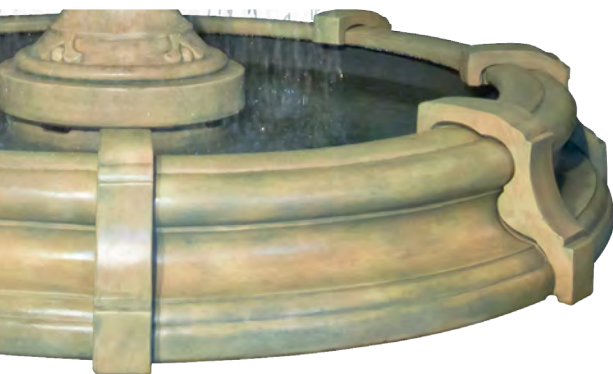

Also available without a spray ring as 5905F11O

5905F11N Venus With Dolphins in Toscana Pool Fountain (New Surround), 11 pc. 87 in. H, 108 in. Diam.

No. 9019N New Toscana Pool Wall Section (Order 8 for Set) - 15 in. H, 42 in. W, 15 in. F-B - Shown in Golden Moss (GM)

Also available with a spray ring as 5905F11NR