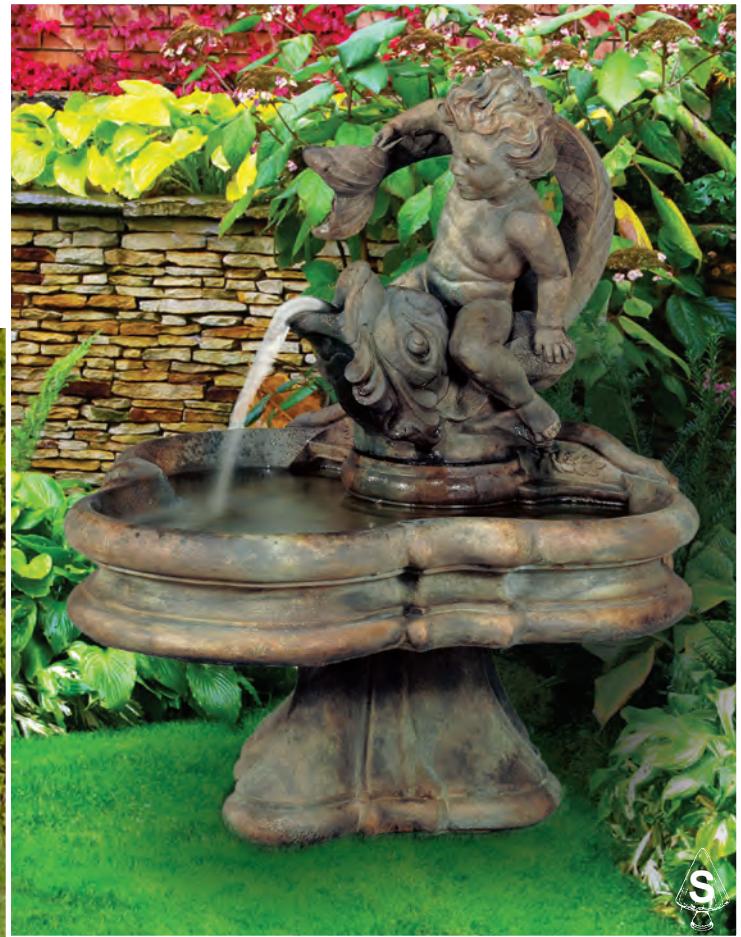

Figurine Fountains

5395F

Vitalius Fountain, 3 pc.

37 in. H, 30 in. W, 27 in. F-B

- Shown in Relic Nebbia (RN)

No. 5395 Vitalius - 20 in. H, 13 in. W, 16 in. F-B

No. 6390 Shell - 8 in. H, 30 in. W, 27 in. F-B

No. 7390 Pedestal - 11 in. H, 16 in. W, 17 in. F-B

5870F

Triton Fountain, 3 pc.

61 in. H, 44 in. W, 52 in. F-B

- Shown in Bronze Patina (BP)

No. 5870 Triton - 35 in. H, 20 in. W, 32 in. F-B

No. 6870 Wave Shell - 11 in. H, 44 in. W, 52 in. F-B

No. 7870 Wave Base - 14 in. H, 19 in. W, 32 in. F-B