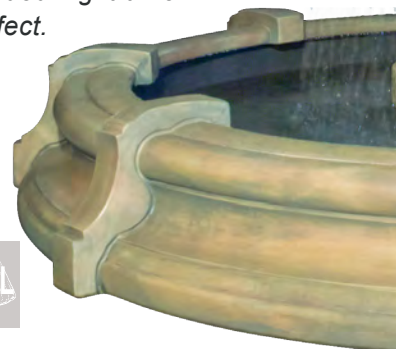

Figurine Fountains

- Shown in Pompeii Ash (PM)

- No. 5806 Venus - 51 in. H, 21 in. W, 16.5 in. F-B
- No. 7025 Pump Cover Base - 15 in. H, 22.5 in. Diam.
- No. 7025AD Access Door - 6.5 in. H, 6 in. W, 2 in. F-B
- No. 6289 Grando Pool - 13.5 in. H, 58.5 in. Diam.

Order AB873LR Underwater 3-Light +
Rubber Stopper Kit for added night-time
shimmering effect.

See a larger pool version of this Venus
fountain on page 95