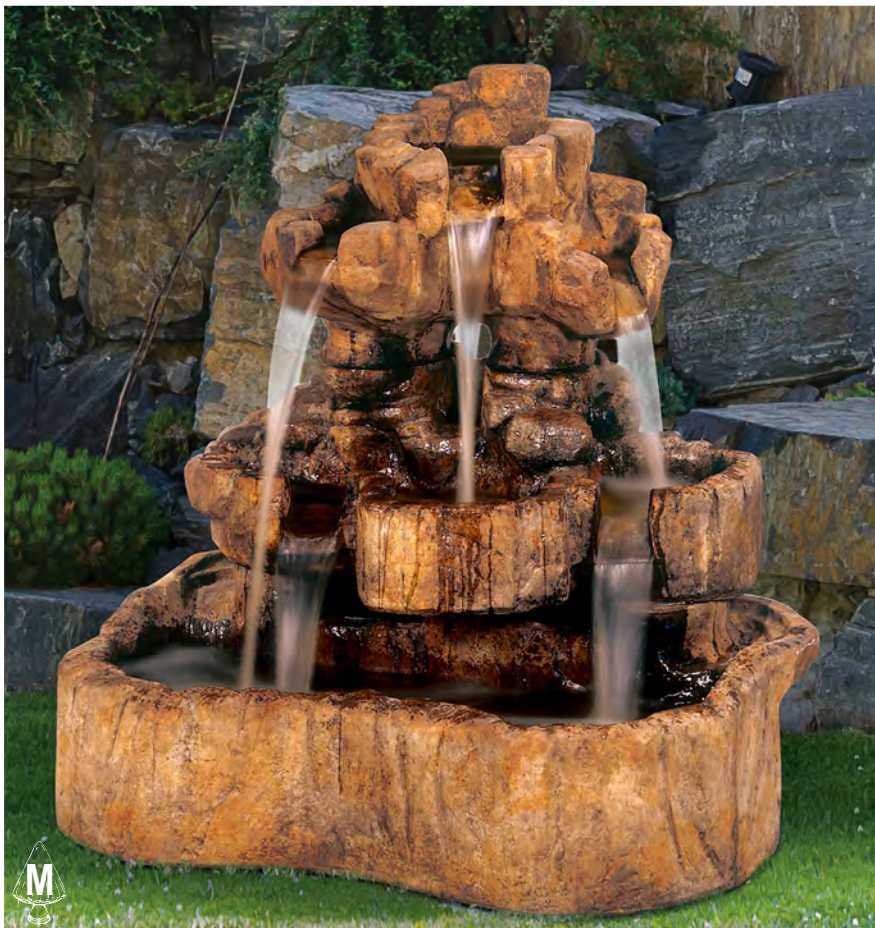

Nature Fountains

5887F3 Medium Rock Falls Fountain, 3 pc. 43 in. H, 42 in. W, 33 in. F-B

- Shown in Relic Lava (RL)

No. 5887 Top Rock Spiller - 18 in. H, 23 in. W, 20 in. F-B

No. 5888 Second Rock Spiller - 12 in. H, 36 in. W, 22 in. F-B

No. 6888 Small Bottom Basin - 14 in. H, 42 in. W, 33 in. F-B

No. 6888AD Access Door - 11 in. H, 20.5 in. W, 4 in. F-B