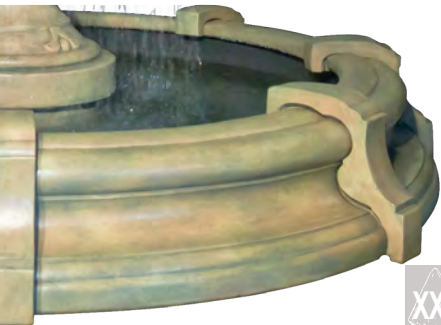

Tiered Fountains

5649F150 Grande Barrington Fountain In Toscana Pool (Original Surround), 15 pc. 88 in. H, 103 in. Diam.

- Shown in Relic Lava (RL)

No. 5648 Barrington Fountain Finial/Bowl Unit - 11 in. H, 18 in. Diam.

No. 7648 Barrington Riser Pedestal - 17 in. H, 11 in. Diam.

No. 6648S Barrington Large Bowl - 10 in. H, 35 in. Diam.

No. 7647 Barrington Pump Cover Riser - 22 in. H, 15 in. Diam.

No. 6649 Barrington Grande Bowl - 16 in. H, 59 in. Diam.

No. 7651 Barrington Grande Pedestal - 34 in. H, 24 in. Diam.

No. 6719 Toscana Pool (7' Diam. Fiberglass) - 10.5 in. H, 84 in. Diam.

No. 9019 Toscana Pool Wall Section (original)

[Order 8 for Set] - 12 in. H, 34 in. W, 14 in. F-B

5649F15N Grande Barrington Fountain In Toscana Pool (New Surround), 15 pc. 88 in. H, 108 in. Diam.

- Shown in Golden Moss (GM)

No. 9019N New Toscana Pool Wall Section

(Order 8 for Set) - 15 in. H, 42 in. W, 15 in. F-B

5649F5 Barrington Fountain in Grando Pool, 5 pc. 48 in. H, 58.5 in. Diam.

- Shown in Relic Roho (RR)

No. 5648 Barrington Fountain Finial/Bowl Unit - 11 in. H, 18 in. Diam.

No. 7648 Barrington Riser Pedestal - 17 in. H, 11 in. Diam.

No. 7648AD Access Door - 5 in. H, 4 in. W, 1.5 in. F-B

No. 6648S Barrington Large Bowl - 10 in. H, 35 in. Diam.

No. 7647 Barrington Pump Cover Riser - 22 in. H, 15 in. Diam.

No. 7647AD Access Door - 7 in. H, 5.5 in. W, 2 in. F-B

No. 6289 Grando Pool - 13.5 in. H, 58.5 in. Diam.