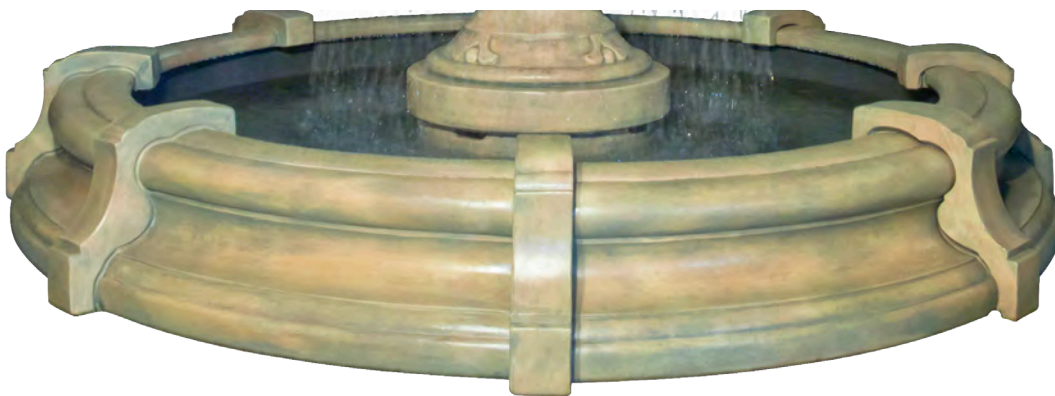

- No. 7596 Medium Kensington Pedestal - 19 in. H, 16.5 in. Diam.
- No. 7596AD Access Door - 7 in. H, 6 in. W, 3 in. F-B
- No. 6597 Large Kensington Bowl - 15 in. H, 48 in. Diam.
- No. 7598 Large Kensington Pool Pedestal - 30 in. H, 30.5 in. Diam.
- No. 7598AD Kensington Riser Access Door - 8 in. H, 10.5 in. W, 2.5 in. F-B
- No. 6719 Toscana Pool (7' Diam. Fiberglass) - 10.5 in. H, 84 in. Diam.
- No. 9019 Toscana Pool Wall Section (original) [Order 8 for Set] - 12 in. H, 34 in. W, 14 in. F-B