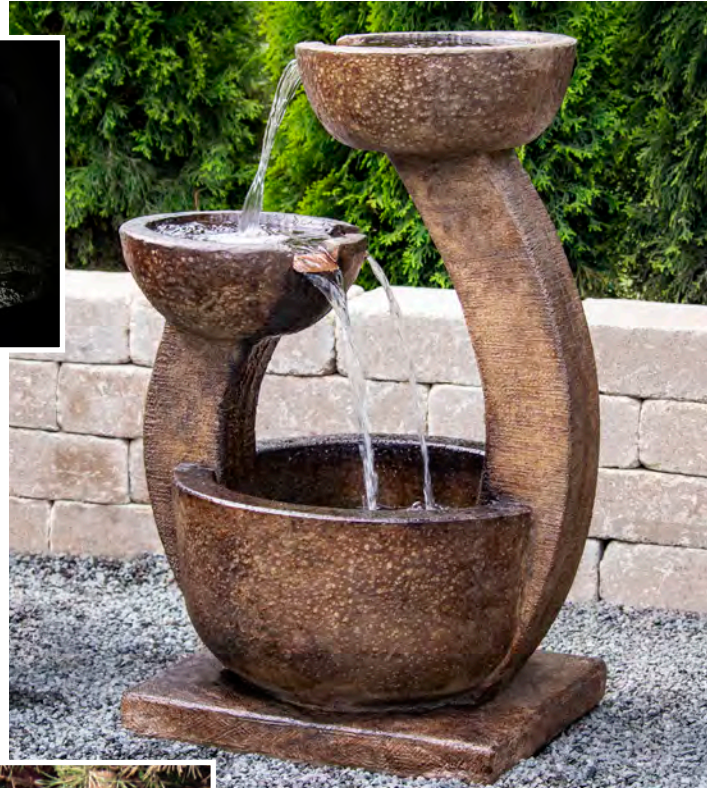

Centerpiece Fountains

4034F1
Zen Two-Bowl Fountain, 1 pc.
33 in. H, 23.5 in. W, 19 in. F-B
- Shown in Relic Lava (RL)

Brilliant underwater LED light kit included for shimmering night-time effect.