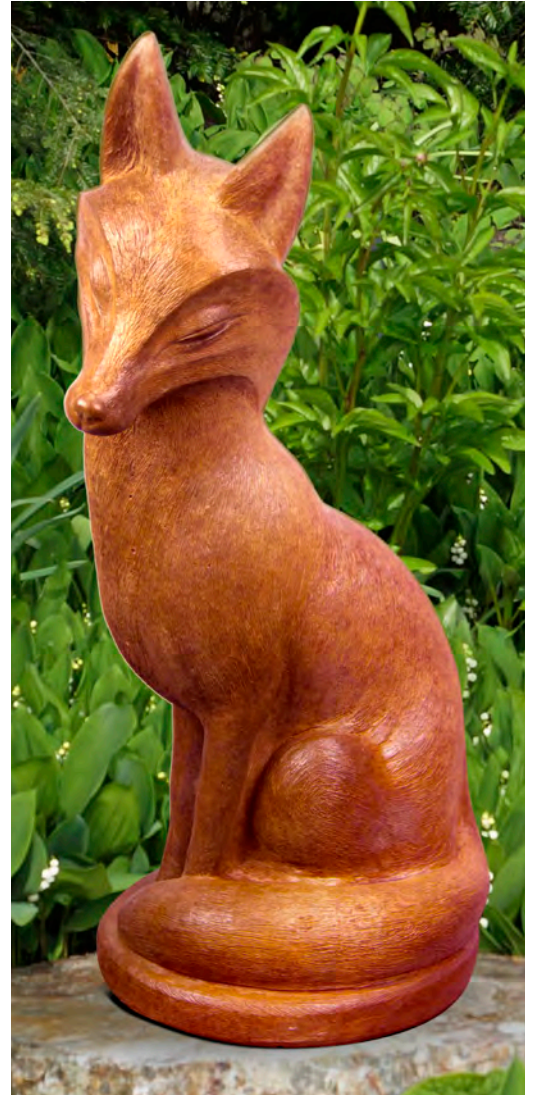

17 in. H, 23 in. W, 11 in. F-B
- Shown in Hi-Tone (HT)

31.5 in. H, 12 in. W,
16.5 in. F-B
- Shown in Relic Roho (RR)

**2902
Googly-eyed Frog**