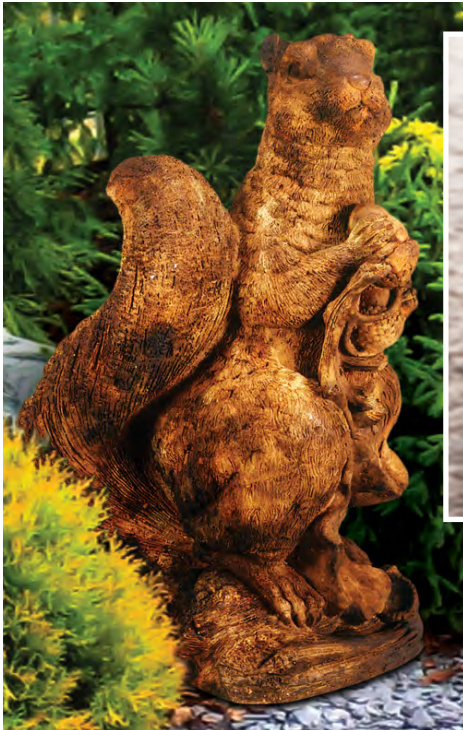

Statuary

8 in. H, 8 in. W, 16 in. F-B
- Shown in Trevia Greystone (TR)

**2484
Tall Standing Squirrel**

15 in. H, 8 in. W, 9 in. F-B
- Shown in Relic Lava (RL)

18 in. H, 10 in. Diam.
- Shown in Relic Oak (RO)