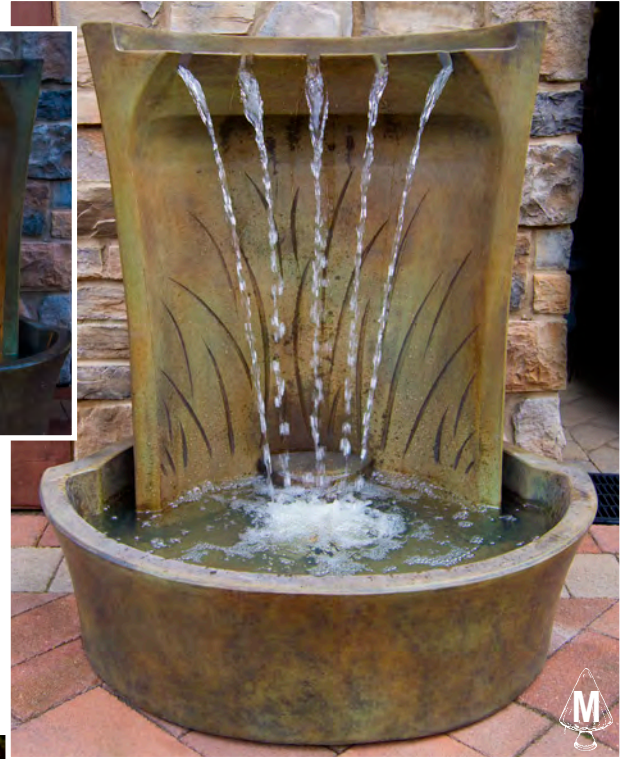

Order AB873LR Underwater 3-Light + Rubber Stopper Kit for added night-time shimmering effect.