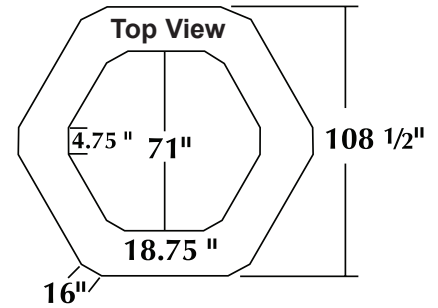

Classical Gazebo Columns are open through their centers to allow for electrical wiring for spotlights or decorative lighting.