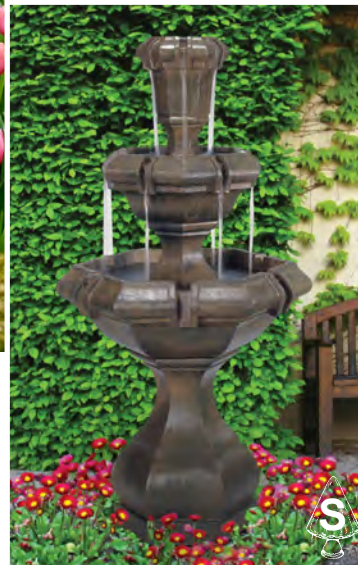

# Tiered Fountains

**5595F6  
Grande Kensington  
Three-Tier Fountain, 6 pc.**  
74.5 in. H, 48 in. Diam.

- Shown in Relic Lava (RL)

- No. 5595 Kensington Finial - 17 in. H, 9.5 in. Diam.
- No. 6595 Small Kensington Spill Tier/Pedestal - 10.5 in. H, 17.5 in. Diam.
- No. 6596S Medium Kensington Spill Bowl - 10 in. H, 24 in. Diam.
- No. 7596 Medium Kensington Pedestal - 19 in. H, 16.5 in. Diam.
- No. 7596AD Access Door - 7 in. H, 6 in. W, 3 in. F-B
- No. 6597 Large Kensington Bowl - 15 in. H, 48 in. Diam.
- No. 7597 Large Kensington Pedestal - 22 in. H, 30 in. Diam.
- No. 7597AD Access Door - 6.5 in. H, 8 in. W, 3.5 in. F-B