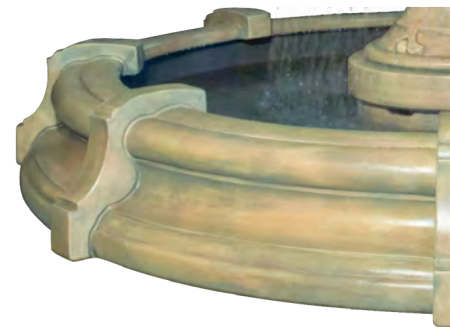

- Shown in Golden Moss (GM)

- No. 5648 Barrington Fountain Finial/Bowl Unit - 11 in. H, 18 in. Diam.
- No. 7648 Barrington Riser Pedestal - 17 in. H, 11 in. Diam.
- No. 6648S Barrington Large Bowl - 10 in. H, 35 in. Diam.
- No. 7649 Barrington Large Pedestal - 26 in. H, 14 in. Diam.