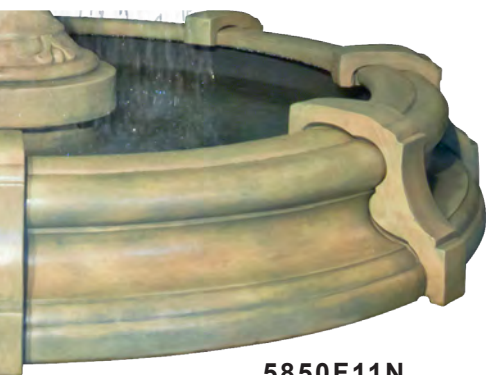

5850F11N Hebe Fountain in Toscana Pool (New Surround), 11 pc.

81 in. H, 108 in. Diam.

- Shown in Golden Moss (GM)

No. 9019N New Toscana Pool Wall Section

(Order 8 for Set) - 15 in. H, 42 in. W, 15 in. F-B

Also available with a spray
ring as 5850F11NR