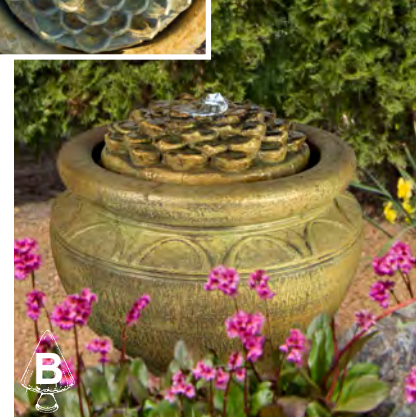

**5340F2C**  
**Butterfly Patio Bubbler Fountain, 2 pc.**

16.5 in. H, 16.5 in. Diam.

- Shown in Bronze Patina (BP)

No. 5340A Butterfly Top - 5.5 in. H, 10.5 in. W, 10.5 in. F-B  
No. 6711 Roman Vase - 13 in. H, 16.5 in. Diam.

**5321F2C**  
**Sunflower Patio Bubbler Fountain, 2 pc.**

14 in. H, 16.5 in. Diam.

- Shown in Relic Lava (RL)

No. 5321A Sunflower Top - 5 in. H, 10.5 in. Diam.  
No. 6711 Roman Vase - 13 in. H, 16.5 in. Diam.

**5329F2C**  
**Regatta Patio Bubbler Fountain, 2 pc.**

22 in. H, 16.5 in. Diam.

- Shown in Bronze Patina (BP)

No. 5329A Regatta Top - 11 in. H, 11 in. W, 11 in. F-B  
No. 6711 Roman Vase - 13 in. H, 16.5 in. Diam.