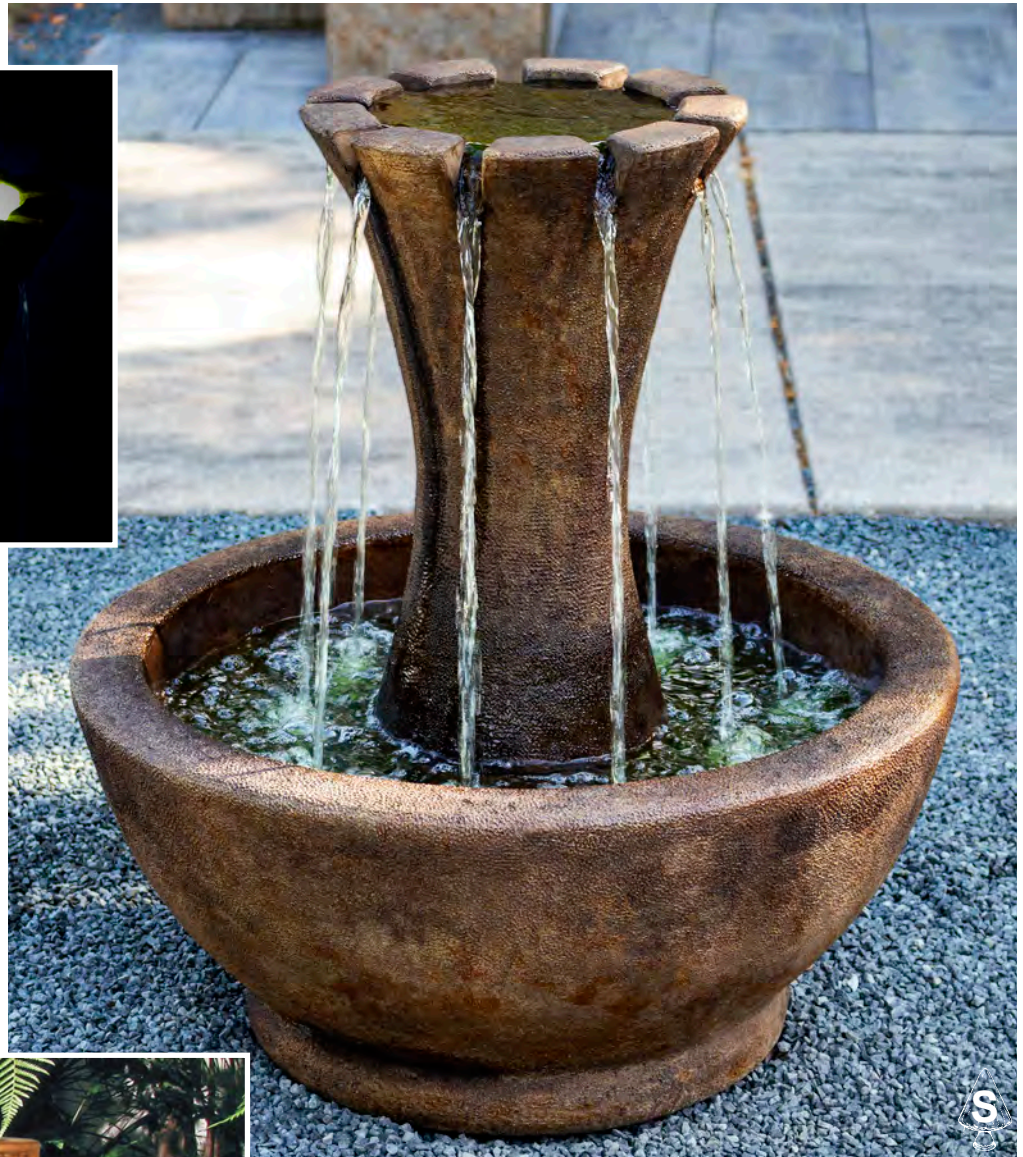

4311F2
Castille Fountain, 2 pc.
32 in. H, 29.5 in. Diam.

- Shown in Relic Lava (RL)

No. 4311 Castille Top - 21.5 in. H, 14 in. Diam.

No. 6512 Bali Basin - 14 in. H, 29.5 in. Diam.

5129F2
Zona Fountain, 2 pc.
24 in. H, 24 in. Diam.

- Shown in Relic Hi-Tone (RH)

No. 5129 Zona Top - 15 in. H, 9 in. Diam.

No. 6129 Zona Basin - 15.5 in. H, 24 in. Diam.