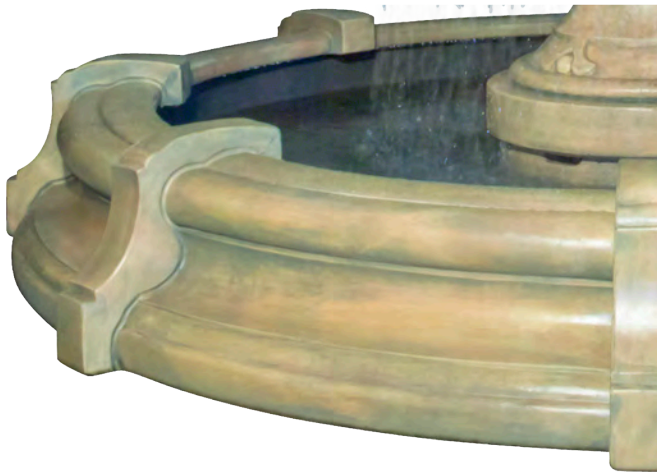

TPU6719N Toscana (New) Pool Unit, 9 pc.

15 in. H, 108 in. Diam.

- Shown in Golden Moss (GM)

No. 6719 Toscana Pool (7' Diam. Fiberglass) - 10.5 in. H, 84 in. Diam.

No. 9019N New Toscana Pool Wall Section (Order 8 for Set) - 15 in. H, 42 in. W, 15 in. F-B

TPU6719O Toscana (Original) Pool Unit, 9 pc.

12 in. H, 103 in. Diam.

- Shown in Relic Nebbia (RN)

No. 6719 Toscana Pool (7' Diam. Fiberglass) - 10.5 in. H, 84 in. Diam.

No. 9019 Toscana Pool Wall Section (original) [Order 8 for Set] - 12 in. H, 34 in. W, 14 in. F-B