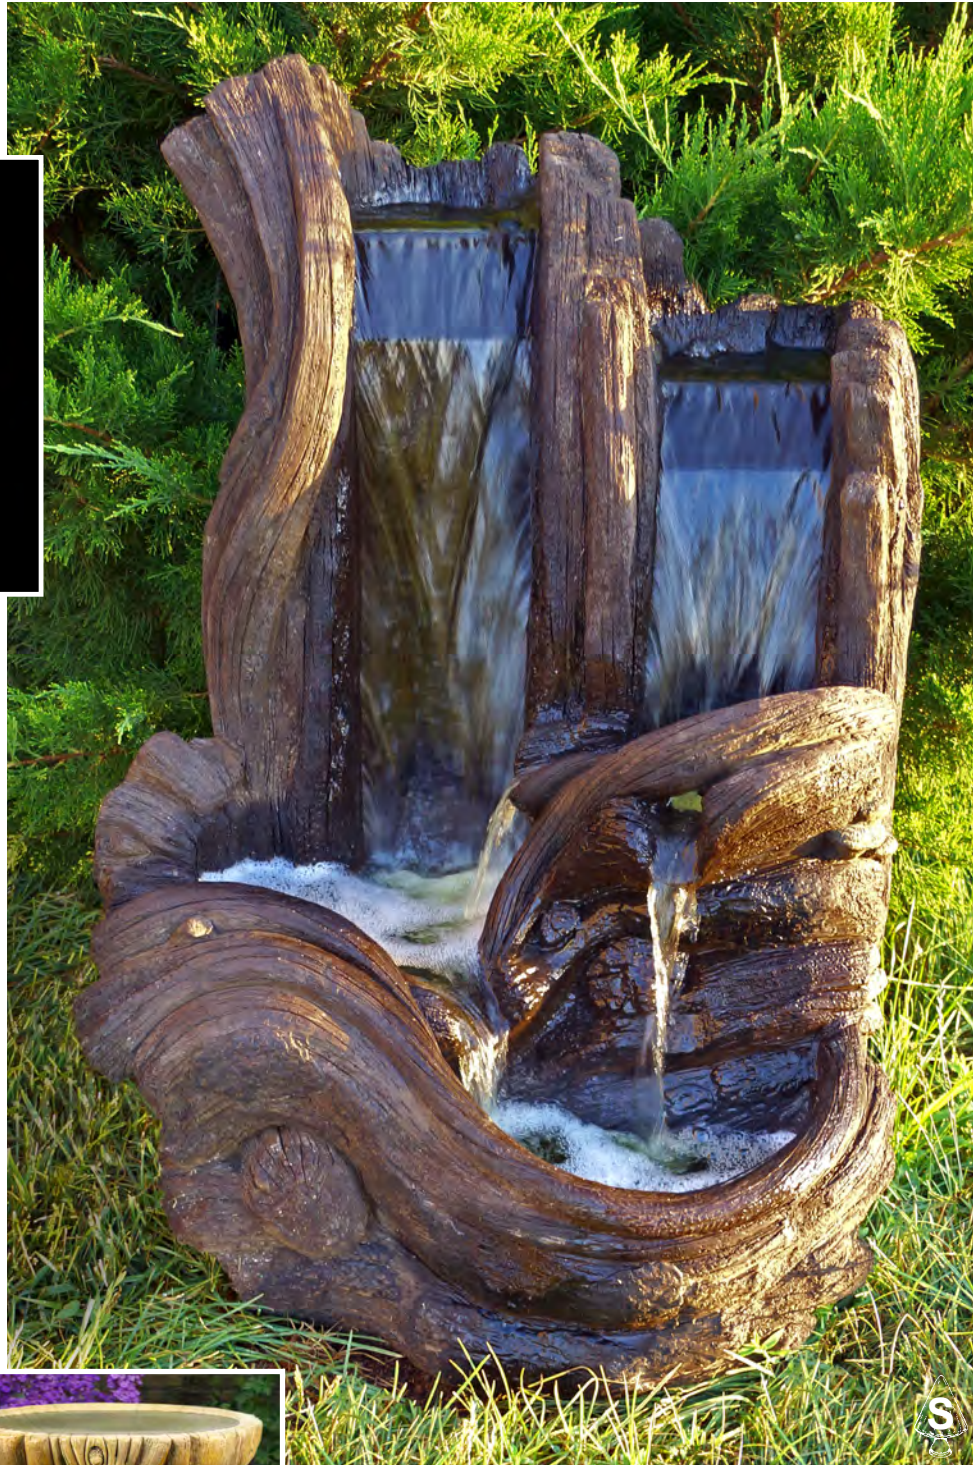

2654F1
Twin Falls Log Fountain, 1 pc.

Nature Fountains

Brilliant underwater LED light kit included for shimmering night-time effect.

49.5 in. H, 13.5 in. W, 13.5 in. F-B

- Shown in Relic Lava (RL)