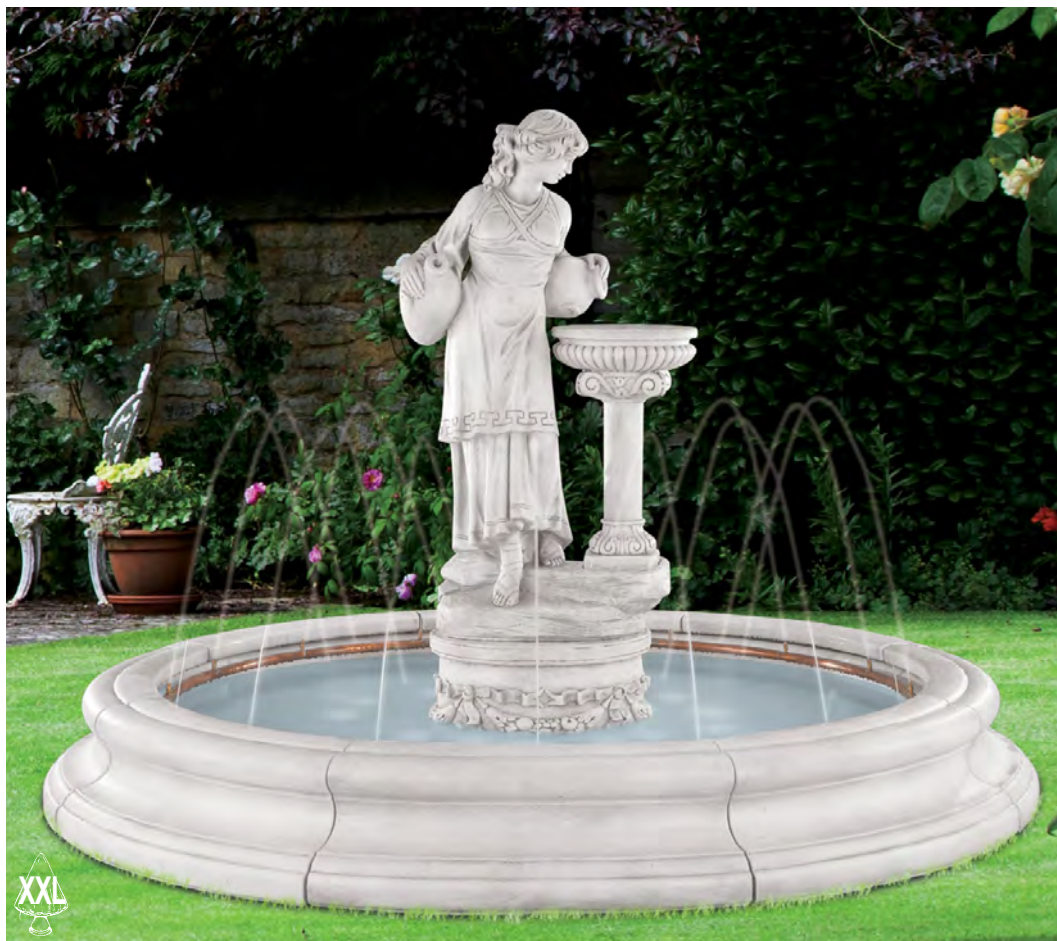

Figurine Fountains

5897F12OR Angella Fountain in Toscana Pool with Spray Ring (Original Surround), 13 pc.

72 in. H, 103 in. Diam.

- Shown in Pompeii Ash (PM)

No. 5897A Angella - 55.5 in. H, 29.5 in. W,
14.5 in. F-B

No. 5897AD Access Door -

No. 5897B Pedestal Bowl - 28 in. H,
15.5 in. Diam.

No. 7897 Pump Cover Base - 16 in. H, 22.5 in.
W, 19.5 in. F-B

No. 7897AD Access Door -

No. 6719 Toscana Pool (7' Diam. Fiberglass) -
10.5 in. H, 84 in. Diam.

No. 9019 Toscana Pool Wall Section (original)

[Order 8 for Set] - 12 in. H, 34 in. W, 14 in. F-B

No. HD6719 Spray Ring - 79 in. Diam.

Also available without a
spray ring as 5897F12O