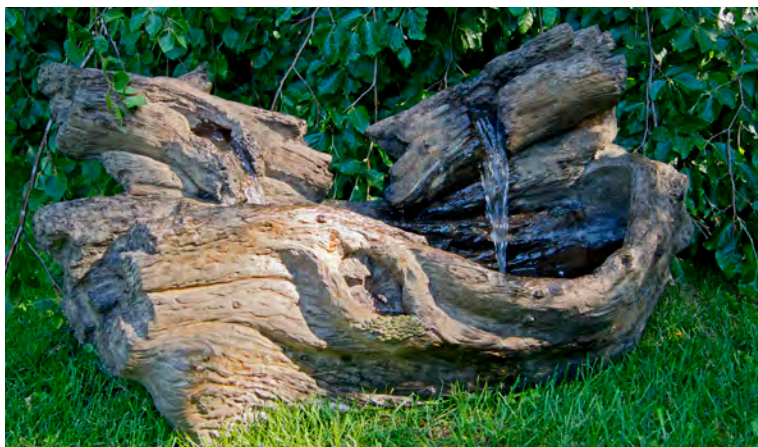

**2848S
Woodland Table Set, 13 pc.**
30 in. H, 72 in. W, 120 in. F-B

- Shown in Relic Hi-Tone (RH)

- No. 2848 Woodland Table - 30 in. H, 30 in. W, 60 in. F-B
- No. 2848T Woodland Table Top - 2 in. H, 30 in. Diam.
- No. 2848P Woodland Table Pedestal (Order 2 for Set) - 27 in. H, 17 in. W, 12 in. F-B
- No. 2846 Woodland Bench [2] - 17 in. H, 15 in. W, 54 in. F-B
- No. 2846T Woodland Bench Top - 2 in. H, 15 in. W, 54 in. F-B
- No. 2845P Woodland Stool/Bench Pedestal (Order 2 for Bench Set) - 14 in. H, 12 in. Diam.
- No. 2845 Woodland Stool [2] - 17 in. H, 14 in. Diam.
- No. 2845T Woodland Stepping Stone/Stool Top - 2 in. H, 14 in. Diam.
- No. 2845P Woodland Stool/Bench Pedestal (Order 2 for Bench Set) - 14 in. H, 12 in. Diam.

- Shown in Relic Hi-Tone (RH)

- No. 2651 Fallen Logs - 23 in. H, 45 in. W, 18 in. F-B

Brilliant underwater LED light kit included for shimmering night-time effect.