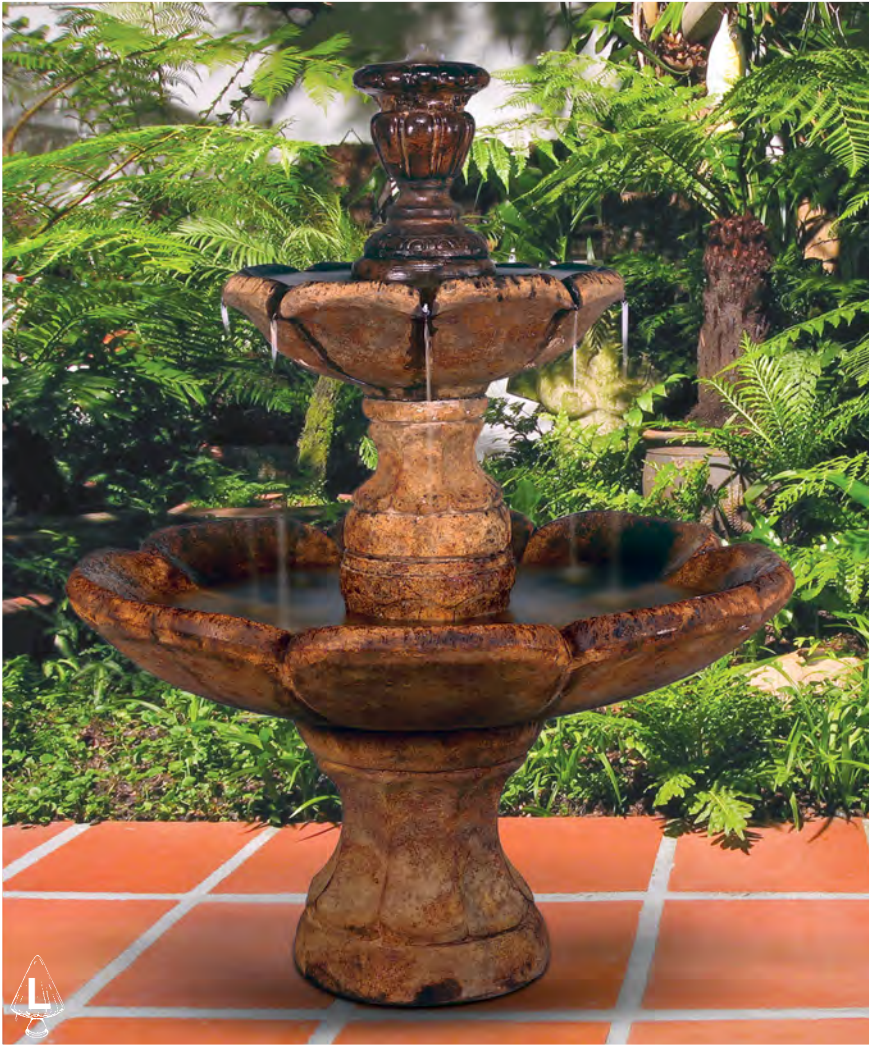

Tiered Fountains

5010F Finial Fountain, 6 pc. 58 in. H, 48 in. Diam.

- Shown in Relic Lava (RL)

No. 5010 Finial - 13 in. H, 9 in. Diam.

No. 7150 Pump Cover - 7.5 in. H, 10 in. Diam.

No. 6820 Small Petal Bowl - 7 in. H, 27 in. Diam.

No. 7820 Petal Riser - 18 in. H, 11 in. Diam.

No. 6810S Petal Spill Bowl - 12 in. H, 48 in. Diam.

No. 7330 Large Base - 17 in. H