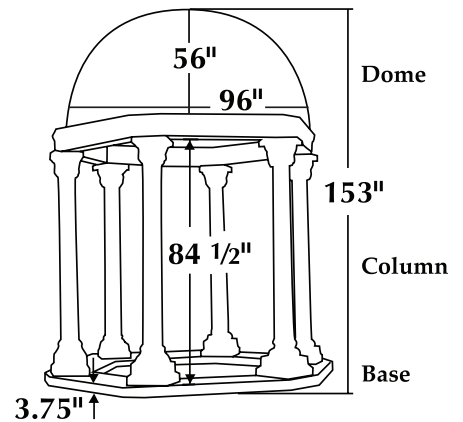

Classical Gazebo Columns are open through their centers to allow for electrical wiring for spotlights or decorative lighting.