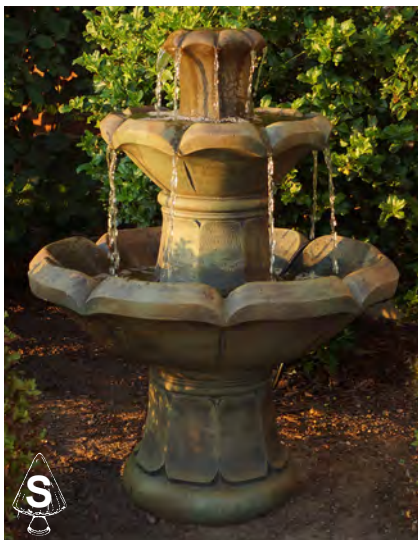

5011F4
Montreux Two-Tier
Fountain in Pool, 5 pc.
32 in. H, 36 in. Diam.

5011F3
Montreux Two-Tier
Fountain, 3 pc.
30 in. H, 23 in. Diam.