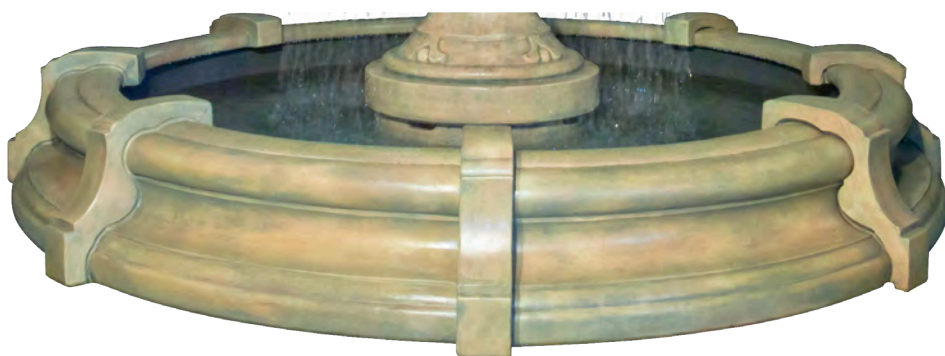

- Shown in Relic Lava (RL)

- No. 6217 Lion Face Bowl (spouting) - 17 in. H, 28 in. Diam.
- No. 7216 Medium Pedestal - 20 in. H, 14 in. Diam.
- No. 7216AD Access Door - 7.5 in. H, 7 in. W, 2 in. F-B
- No. 6219 Large Lion Face Spill Bowl - 15 in. H, 49 in. Diam.
- No. 7218 Large Base / Pump Cover - 17.5 in. H, 19 in. Diam.
- No. 7218AD Access Door
- No. 6719 Toscana Pool (7' Diam. Fiberglass) - 10.5 in. H, 84 in. Diam.
- No. 9019 Toscana Pool Wall Section (original) [Order 8 for Set] - 12 in. H, 34 in. W, 14 in. F-B