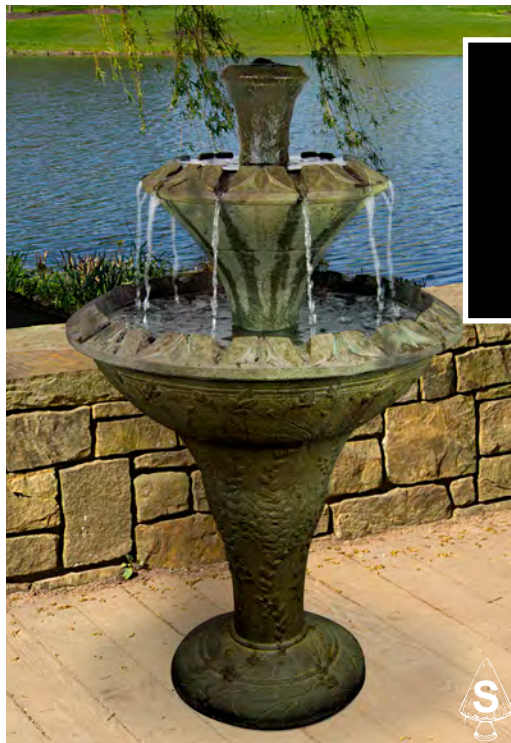

5562F Small Tazza Tier Fountain, 5 pc. 42 in. H, 27.5 in. Diam.

- Shown in Relic Roho (RR)

- No. 5562 Small Tazza Tier Finial - 9 in. H, 4.5 in. Diam.
- No. 6562 Small Tazza Tier Top Bowl - 4 in. H, 13 in. Diam.
- No. 7562 Small Tazza Tier Middle Base - 17.5 in. H, 8.5 in. Diam.
- No. 7562AD Access Door - 3 in. H, 3.5 in. W, 1.5 in. F-B
- No. 6563 Small Tazza Tier Bottom Bowl - 6 in. H, 27.5 in. Diam.
- No. 7563 Small Tazza Tier Bottom Base - 17 in. H, 9.5 in. Diam.