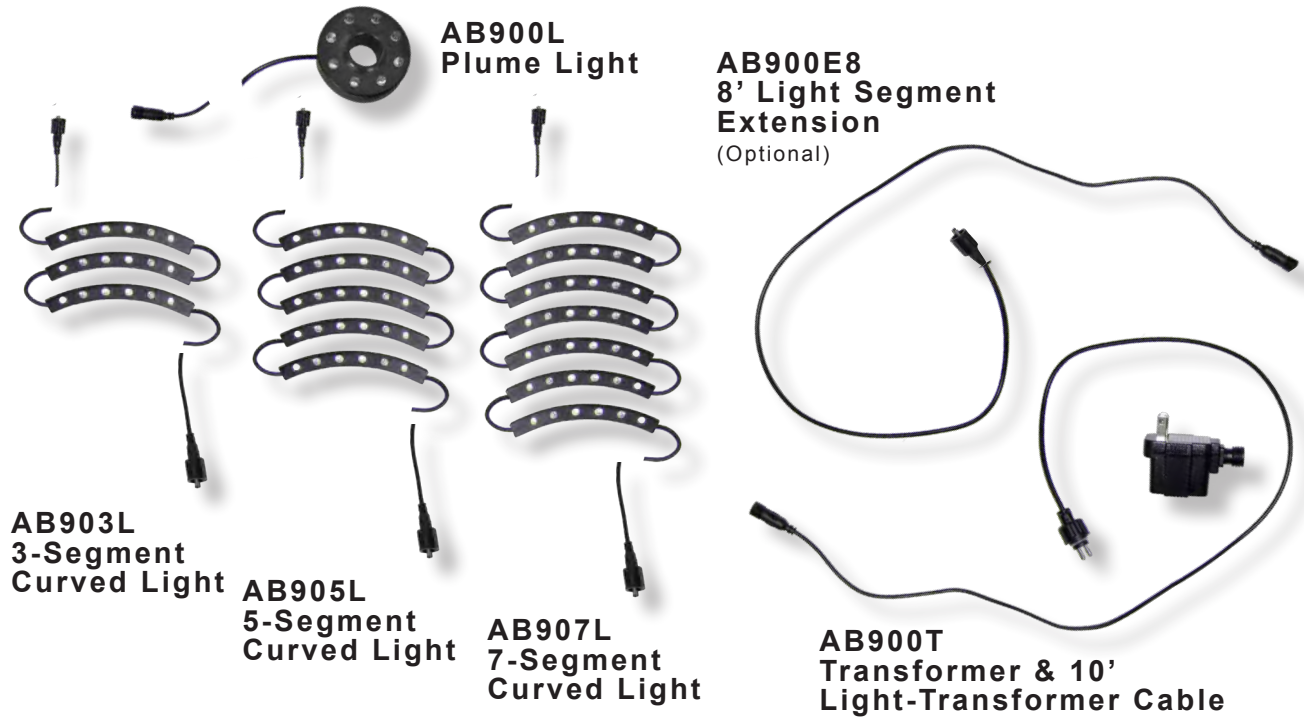

9. AB900 Series - See Tiered Fountain Lights - LED

Tiered Fountain Lights

Our new lighting kits for Tiered Fountains are combinable in a multitude of configurations. Each Segment (Plume, 3 light, 5 light or 7 light) as well as the extender and transformer are purchased separately, giving ultimate flexibility. Lights are connected in series providing an easy flow thru installation.