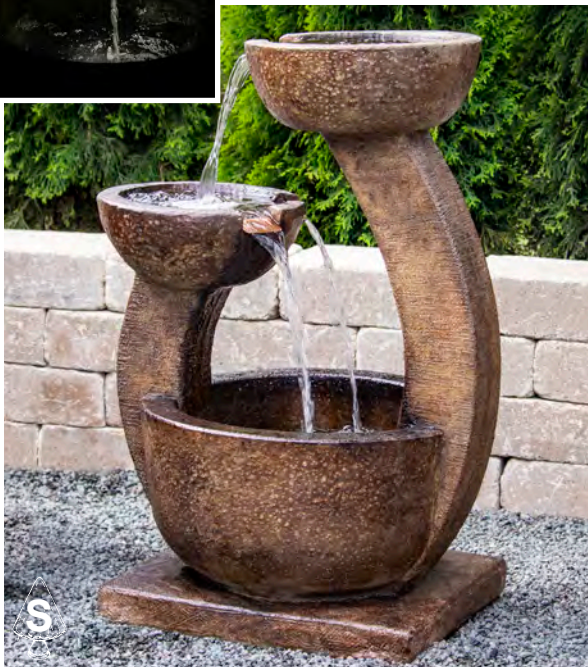

Asian Fountains