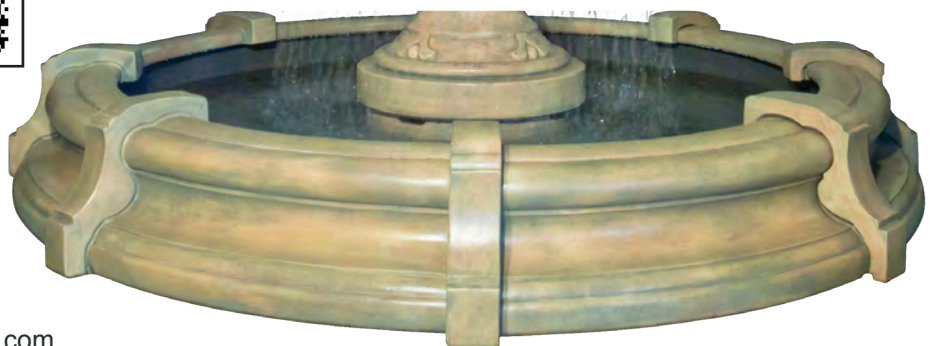

Tiered Fountains

5705F180
Four-Tier Renaissance Fountain In Toscana Pool (Original Surround), 18 pc.
99 in. H, 103 in. Diam.

- Shown in Pompeii Ash (PM)

No. 5705 Finial - 11 in. H, 8.5 in. Diam.

No. 6705 Small Renaissance Bowl - 6.5 in. H, 15.5 in. Diam.

No. 7705 Small Renaissance Pedestal - 10 in. H, 8.5 in. Diam.

No. 6706 Medium Renaissance Bowl - 6.5 in. H, 23 in. Diam.

No. 6706AD Access Door - 3 in. H, 5 in. W, 2.5 in. F-B

No. 7707 Medium Renaissance Pedestal - 13 in. H, 10 in. Diam.

No. 7707AD Access Door - 2 in. H, 4.5 in. W, 2 in. F-B

No. 6708 Large Renaissance Bowl - 8 in. H, 35.5 in. Diam.

No. 6708AD Access Door - 5.5 in. H, 4.5 in. W, 2.5 in. F-B

No. 7708 Large Renaissance Pedestal - 16 in. H, 12.5 in. Diam.

No. 7708AD Access Door - 4.5 in. H, 5 in. Diam.

No. 6709 Extra Large Renaissance Bowl - 9 in. H, 48 in. Diam.

No. 6709AD Access Door - 10 in. H, 6 in. W, 3.5 in. F-B

No. 7711 Tall Extra Large Renaissance Pedestal - 21.5 in. H, 22.5 in. Diam.

No. 7711AD Access Door - 7.5 in. H, 7 in. W, 3 in. F-B

No. 6719 Toscana Pool (7' Diam. Fiberglass) - 10.5 in. H, 84 in. Diam.

No. 9019 Toscana Pool Wall Section (original)

[Order 8 for Set] - 12 in. H, 34 in. W, 14 in. F-B

5705F18N
Four-Tier Renaissance Fountain In Toscana Pool (New Surround), 18 pc.
99 in. H, 108 in. Diam.

- Shown in Golden Moss (GM)

No. 9019 Toscana Pool Wall Section (original)

[Order 8 for Set] - 12 in. H, 34 in. W, 14 in. F-B