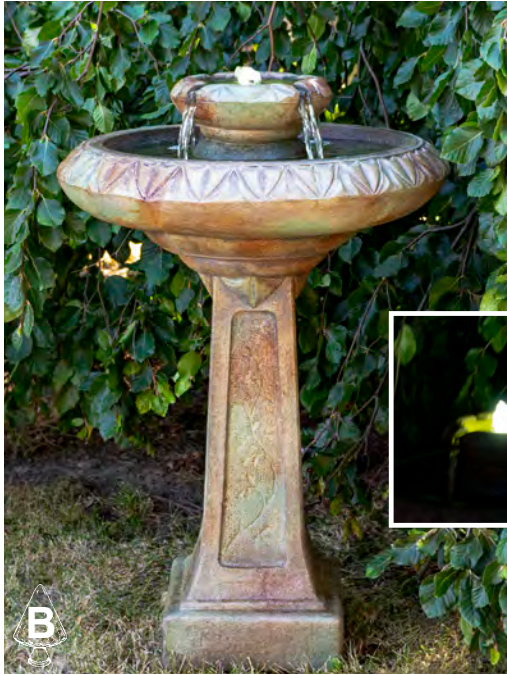

# Centerpiece Fountains

B

**4572F3**  
**Victoria Fountain, 3 pc.**  
 43.5 in. H, 26.5 in. W, 26.5 in. F-B  
 - Shown in Relic Frosted Mocha (FM)  
 No. 4572A Victoria Finial - 10.5 in. H, 5 in. W, 5 in. F-B  
 No. 4572B Victoria Basin - 8 in. H, 26.5 in. W, 26.5 in. F-B  
 No. 4572C Victoria Pedestal - 30.5 in. H, 16 in. W, 16 in. F-B